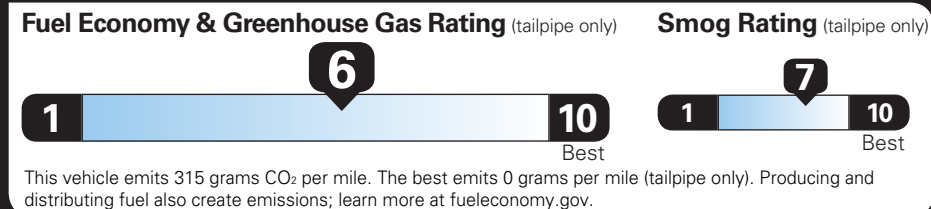

Actual results will vary for many reasons, including driving conditions and how you drive and maintain your vehicle. The average new vehicle gets 27 MPG and costs $7,500 to fuel over 5 years. Cost estimates are based on 15,000 miles per year at $2.70 per gallon. MPGe is miles per gasoline gallon equivalent. Vehicle emissions are a significant cause of climate change and smog.

fuelconomy.gov

Calculate personalized estimates and compare vehicles

GOVERNMENT 5-STAR SAFETY RATINGS

Overall Vehicle Score ★★★★★

Based on the combined ratings of frontal, side and rollover. Should ONLY be compared to other vehicles of similar size and weight.

Frontal Crash Driver Passenger ★★★★★

Based on the risk of injury in a frontal impact. Should ONLY be compared to other vehicles of similar size and weight.

Side Crash Front seat Rear seat ★★★★★

Based on the risk of injury in a side impact.

Rollover ★★★★★

Based on the risk of rollover in a single-vehicle crash.

Star ratings range from 1 to 5 stars (★★★★★) with 5 being the highest. Source: National Highway Traffic Safety Administration (NHTSA) www.safercar.gov or 1-888-327-4236

PARTS CONTENT INFORMATION

FOR VEHICLES IN THIS CARLINE:
U.S./CANADIAN PARTS CONTENT: 47%
MAJOR SOURCES OF FOREIGN PARTS CONTENT: MEXICO 29%

NOTE: PARTS CONTENT DOES NOT INCLUDE FINAL ASSEMBLY, DISTRIBUTION, OR OTHER NON-PARTS COSTS.

FOR THIS VEHICLE:
FINAL ASSEMBLY POINT:
RAMOS ARIZPE, CZ MEXICO
COUNTRY OF ORIGIN:
ENGINE: MEXICO
TRANSMISSION: UNITED STATES

This label has been applied pursuant to Federal law - Do not remove prior to delivery to the ultimate purchaser. *Includes Manufacturer's Recommended Pre-Delivery Service. Does not include dealer installed options and accessories not listed above, local taxes or license fees.

© 2009 General Motors LLC
GMLBL_PROD_0040 - 04/26/2020

ORDER NO XRWKVV SALES CODE E
SALES MODEL CODE 1XR26
DEALER NO 32407
FINAL ASSEMBLY:
RAMOS ARIZPE, CZ MEXICO

VIN 3GNAXKEV5LS712363 REISSUE

DEALER TO WHOM DELIVERED
LANNAN CHEVROLET, INC.
40 WINN ST
WOBURN, MA 01801-2894