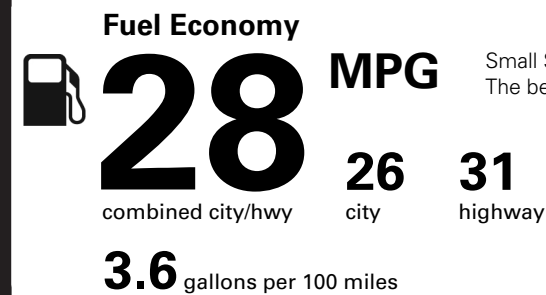

TOTAL OPTIONS	\$2,045.00
TOTAL VEHICLE & OPTIONS	\$29,545.00
DESTINATION CHARGE	1,195.00

TOTAL VEHICLE PRICE* \$30,740.00

EPA DOT Fuel Economy and Environment

Gasoline Vehicle

Small SUVs range from 16 to 120 MPG. The best vehicle rates 136 MPGe.